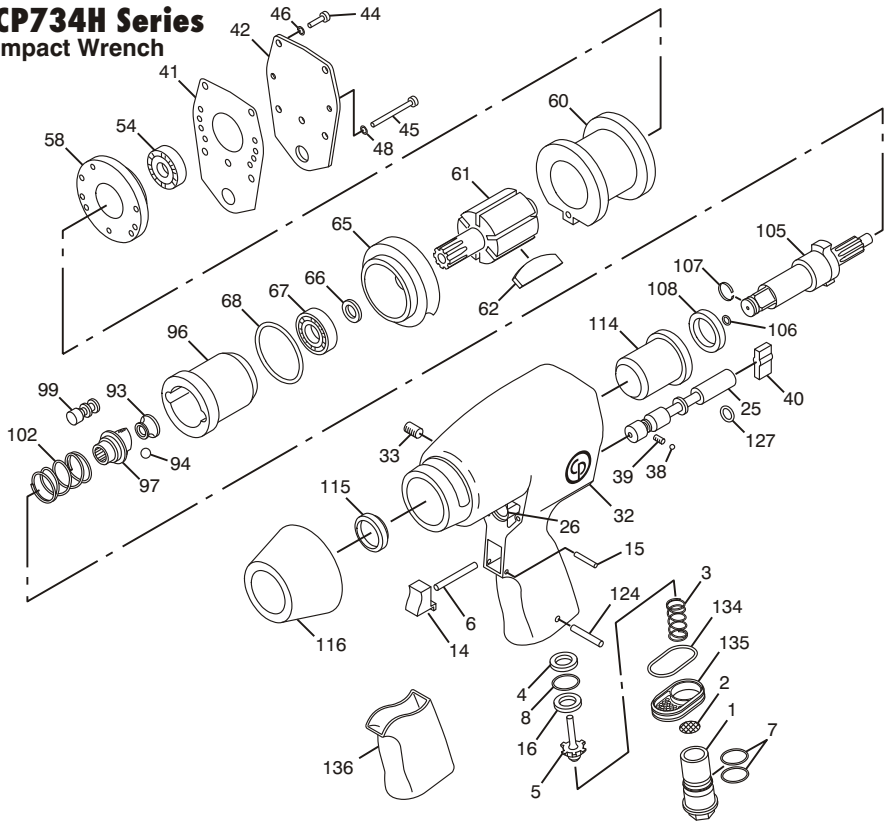

CP734H Series Impact Wrench

Index No.	Part No.	Description	No. Req'd.	Index No.	Part No.	Description	No. Req'd.
1	CA147022	Bushing-Air Inlet (1/4 in. NPT)	1	61	CA147024	Rotor	1
2	CA059037	Strainer-Air	1	62	KF131274	Blade Set-Rotor (6)	1
3	CA142464	Spring-Throttle	1	65	CA099903	Plate-Front End	1
4	CA149085	Spacer	1	66	CA087513	Seal	1
5	CA142460	Valve-Throttle	1	67	C066342	Bearing-Ball	1
6	CA144831	Pin-Throttle	1	68	CA045206	O-Ring (-032)	1
7	C105693	O-Ring (-017)	2	93	KF144074	Pilot	1
8	CA149096	O-Ring	1	94	CO11046	Ball-Steel .312" dia.	1
14	CA147017	Trigger	1	96	KF144076	Cage-Hammer	1
15	CA144836	Pin-Roll (3/32)	1	97	CA045906	Cam-Hammer	1
16	C139037	Seat-Throttle	1	99	CA045902	Pin	2
25	CA147016	Valve-Reverse	1	102	KF144075	Spring	1
26	CA147015	Bushing-Reverse Valve	1	105	CA045907	Shank-Anvil (1/2 in. Sq. Dr.) (Incl: Index Nos. 106, 107)	1
32	CA147012	Housing-Motor (Incl: Index Nos. 33)	1		CA046723	Shank-Anvil (1/2 in. Sq. Dr.) (2 in. longer)	1
33	S089953	Plug-Pipe (1/16 in. NPT)	1				
38	S008613	Ball Steel .156" dia.	1	106	P083071	O-Ring (-011)	1
39	CA147021	Spring-Detent	1	107	CA088097	Retainer-Socket	1
40	CA147019	Lever-Regulator	1	108	KF129046	Spacer	1
41	CA147020	Gasket	1	114	CA099916	Bushing	1
42	CA147013	Cover-Housing	1	115	CA088095	Seal-Oil	1
44	CA088193	Screw-Hex Socket Head Cap	1	116	KF129085	Shield	1
45	KF129084	Screw	3	124	R086991	Pin-Roll .188 x 1.00	1
46	S091250	Lockwasher	4	127	CA147018	O-Ring	1
48	S008020	Lockwasher	3	134	CA148528	Gasket-Exhaust Deflector	1
54	C075878	Bearing-Ball	1	135	CA147023	Deflector-Exhaust	1
58	CA099904	Plate-Rear End	1	136	8940158432	Grip	1
60	CA147025	Liner	1				